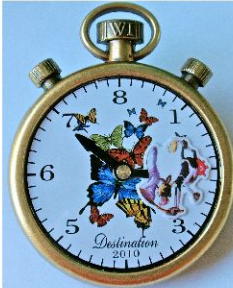

SURFER COW

THE DRAGONSLAYER

SET OF 4 CLOCKS - SIZE OF AN ACTUAL POCKET WATCH - BOTH HANDS MOVE
 SOLD ONLY AS A SET OF 4 @\$12.00 GREAT PIN TO USE AS A PREMIUM TRADER

MECHANICAL COW PIN \$2.50

COW ANGELS - SET OF 3 - \$5.00

GREAT PIN BAG!
 SHOULDER STRAP - 6 ZIPPERED PAGES

COMPARE TO INTERNET AT \$35.00

ITEM	QUANTITY	PRICE	TOTAL
SET OF 4 CLOCKS	X	\$12.00	
MECHANICAL COW	X	\$2.50	
SET OF 3 COW ANGELS	X	\$5.00	
EMBROIDERED PIN BAG	X	\$20.00	
SUBTOTAL			
SHIPPING:			
\$0.00-\$50.00 - \$4.95			
over \$50.00 - \$ 10.70			
TOTAL			