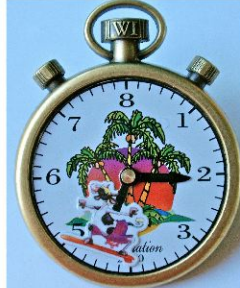

SURFER COW

THE DRAGONSLAYER

SET OF 4 CLOCKS - SIZE OF AN ACTUAL POCKET WATCH - BOTH HANDS MOVE
 SOLD ONLY AS A SET OF 4 @\$12.00 GREAT PIN TO USE AS A PREMIUM TRADER

MECHANICAL COW PIN \$2.50

COW ANGELS - SET OF 3 - \$5.00

GREAT PIN BAG!
 SHOULDER STRAP - 6 ZIPPERED PAGES

COMPARE TO INTERNET AT \$35.00

ITEM	QUANTITY	PRICE	TOTAL
SET OF 4 CLOCKS	X	\$12.00	
MECHANICAL COW	X	\$2.50	
SET OF 3 COW ANGELS	X	\$5.00	
EMBROIDERED PIN BAG	X	\$20.00	
SUBTOTAL			
SHIPPING:			
\$0.00-\$50.00 - \$4.95			
over \$50.00 - \$ 10.70			
TOTAL			