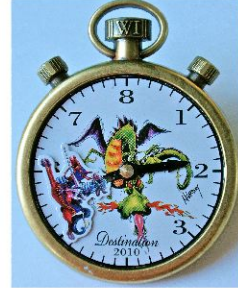

**THE OFFICIAL WI
PIN ORDER FORM**

GLOBAL PINS

TEAM _____
 CHALLENGE _____
 SCHOOL _____
 MANAGER _____

SHIP TO:

NAME _____
 ADDRESS _____

 PHONE _____
 EMAIL _____

TRAVELING TO KNOXVILLE

CATCHING BUTTERFLIES

SURFER COW

THE DRAGONSLAYER

SET OF 4 CLOCKS - SIZE OF AN ACTUAL POCKET WATCH - BOTH HANDS MOVE
 SOLD ONLY AS A SET OF 4 @\$12.00 GREAT PIN TO USE AS A PREMIUM TRADER

MECHANICAL COW PIN \$2.50

COW ANGELS - SET OF 3 - \$5.00

GREAT PIN BAG!
 SHOULDER STRAP - 6 ZIPPERED PAGES

COMPARE TO INTERNET AT \$35.00

ITEM	QUANTITY	PRICE	TOTAL
SET OF 4 CLOCKS	X	\$12.00	
MECHANICAL COW	X	\$2.50	
SET OF 3 COW ANGELS	X	\$5.00	
EMBROIDERED PIN BAG	X	\$20.00	
SUBTOTAL			
SHIPPING:			
\$0.00-\$50.00 - \$4.95			
over \$50.00 - \$ 10.70			
TOTAL			